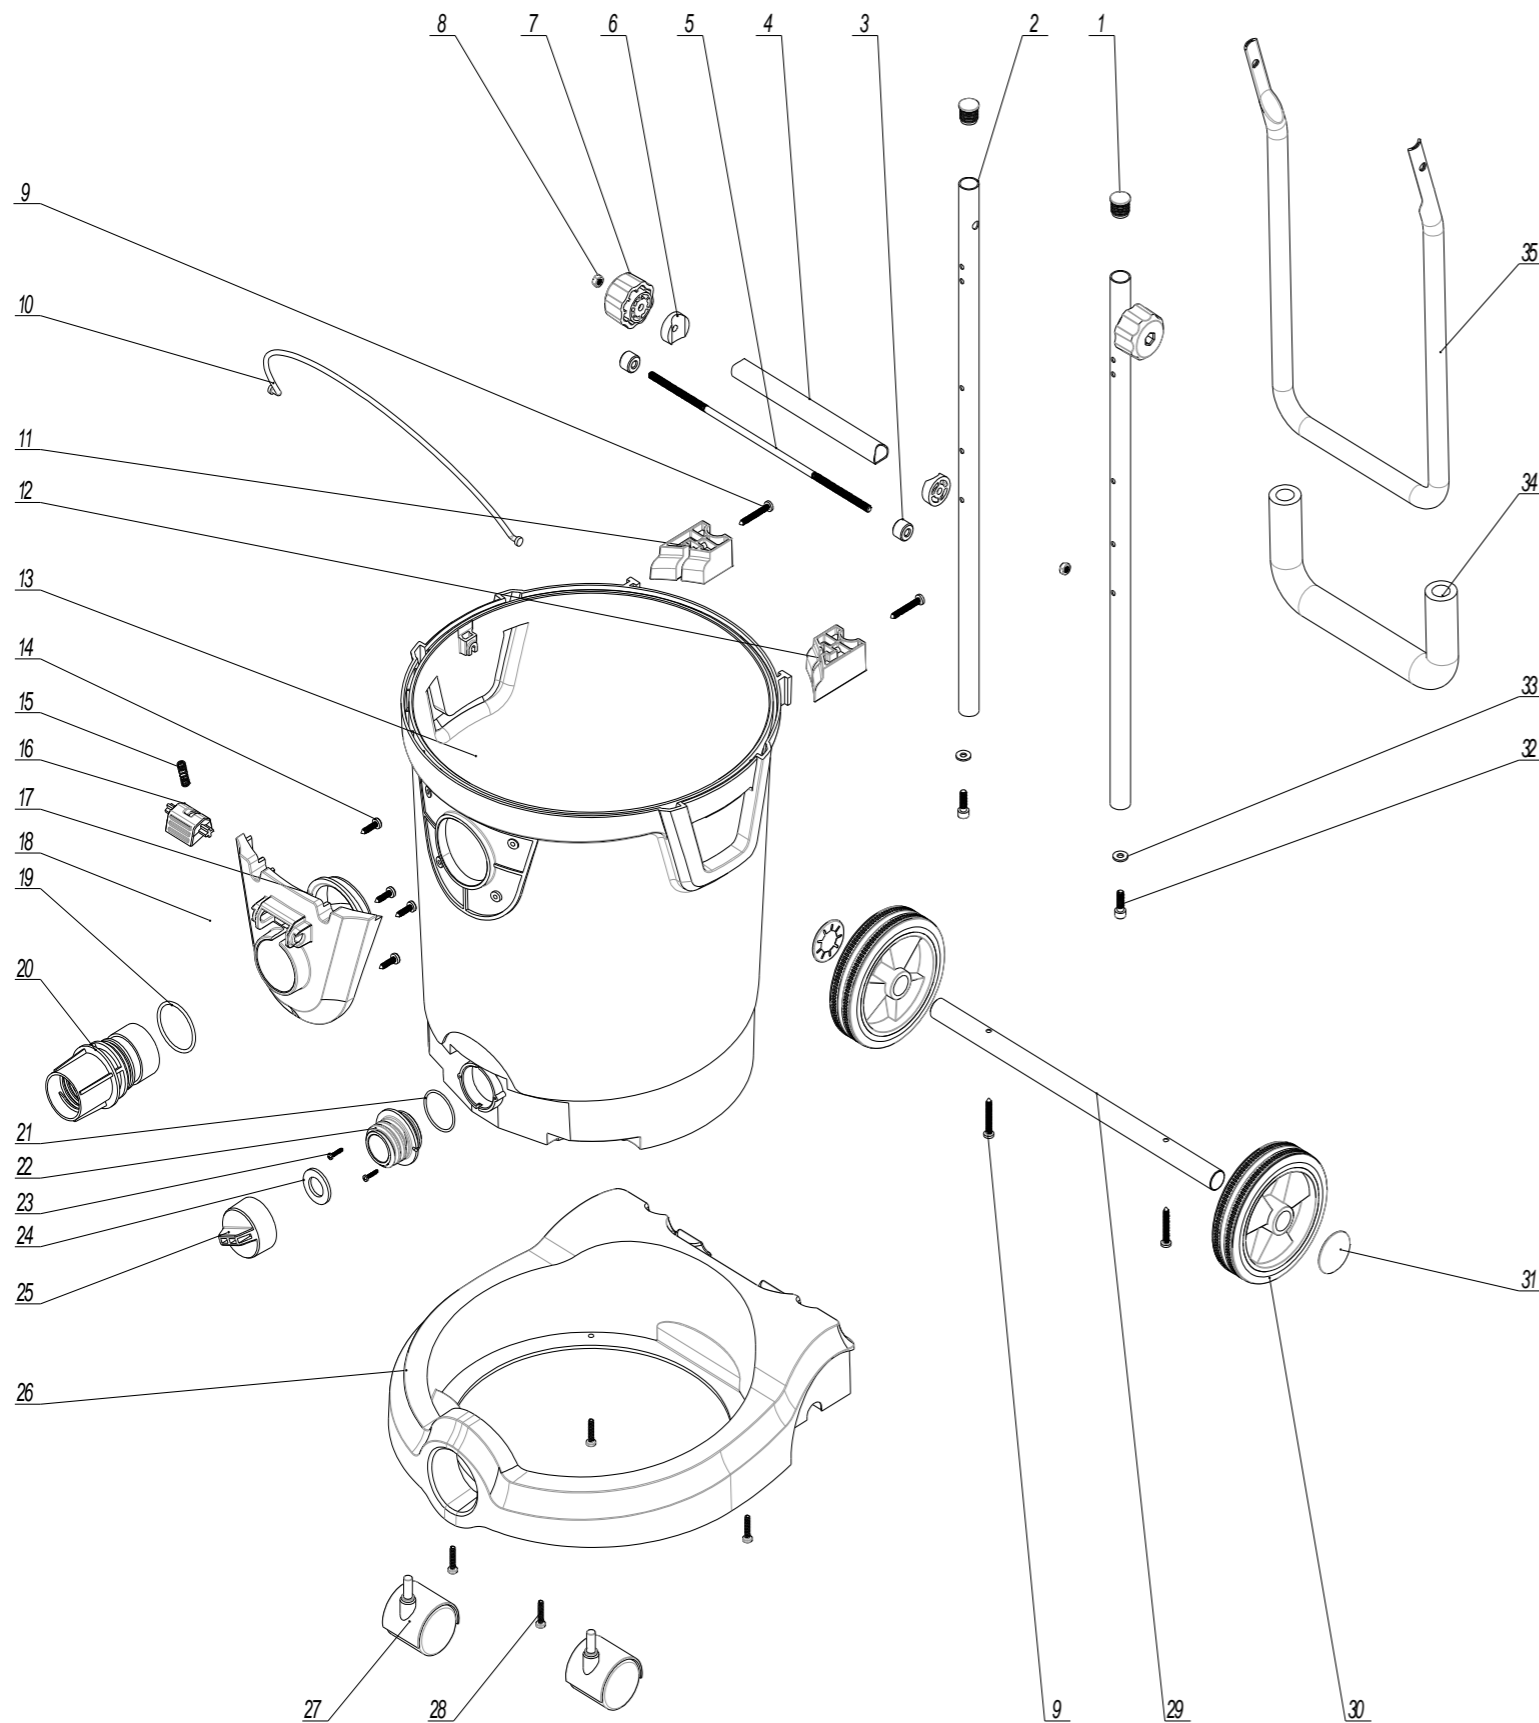

Energetic EU version

Part List

Kit		Tank:energetic-IPC-30-P-T			
Kit	Text	IPC number	No	Name	Qt
A	Trolley	KTRI05071	1	tube-plug	2
			2	Trolley tube lower - painted	2
			3	Thread fix	2
			4	Trolley middle tube	1
			5	Threaded rod	1
			6	Tube Adapter	2
			7	Trolley fix handle	2
			8	M6 nut DIN934	2
			32	screw	2
			33	washer	2
			34	Foam handle	1
35	Trolley Tube Top	1			
B	Trolley fixing	KTRI05076	9	Screw	2
			11	Trolley-holder-plastic-left	1
			12	Trolley-holder-plastic-right	1
	Tank	MPVR11706	13	Plastic tank - 30L	1
C	Inlet air	KTRI05077	14	Screws	4
			15	hose release lever_spring	1
			16	hose release lever	1
			17	IPC-adapter-suction-inlet	1
			18	Conduct	1
			19	O-ring	1
			20	Conduct	1
D	Drain water plug	KTRI05078	21	O-ring	1
			22	Drain outlet nipple - plastic tank	1
			23	Screw	2
			24	Drain outlet sealing	1
			25	Drain outlet plug	1
E	Wheel	KTRI05079	9	Screw	2
			27	Castor wheel - 2"	2
			28	Screw	4
			29	Shaft painted	1
			30	big Wheel	2
			31	Starlock_caped_d20	2
		LAFN11174	10	Carrying handle	1
		MPVR11593	26	Chassis for plastic tank	1