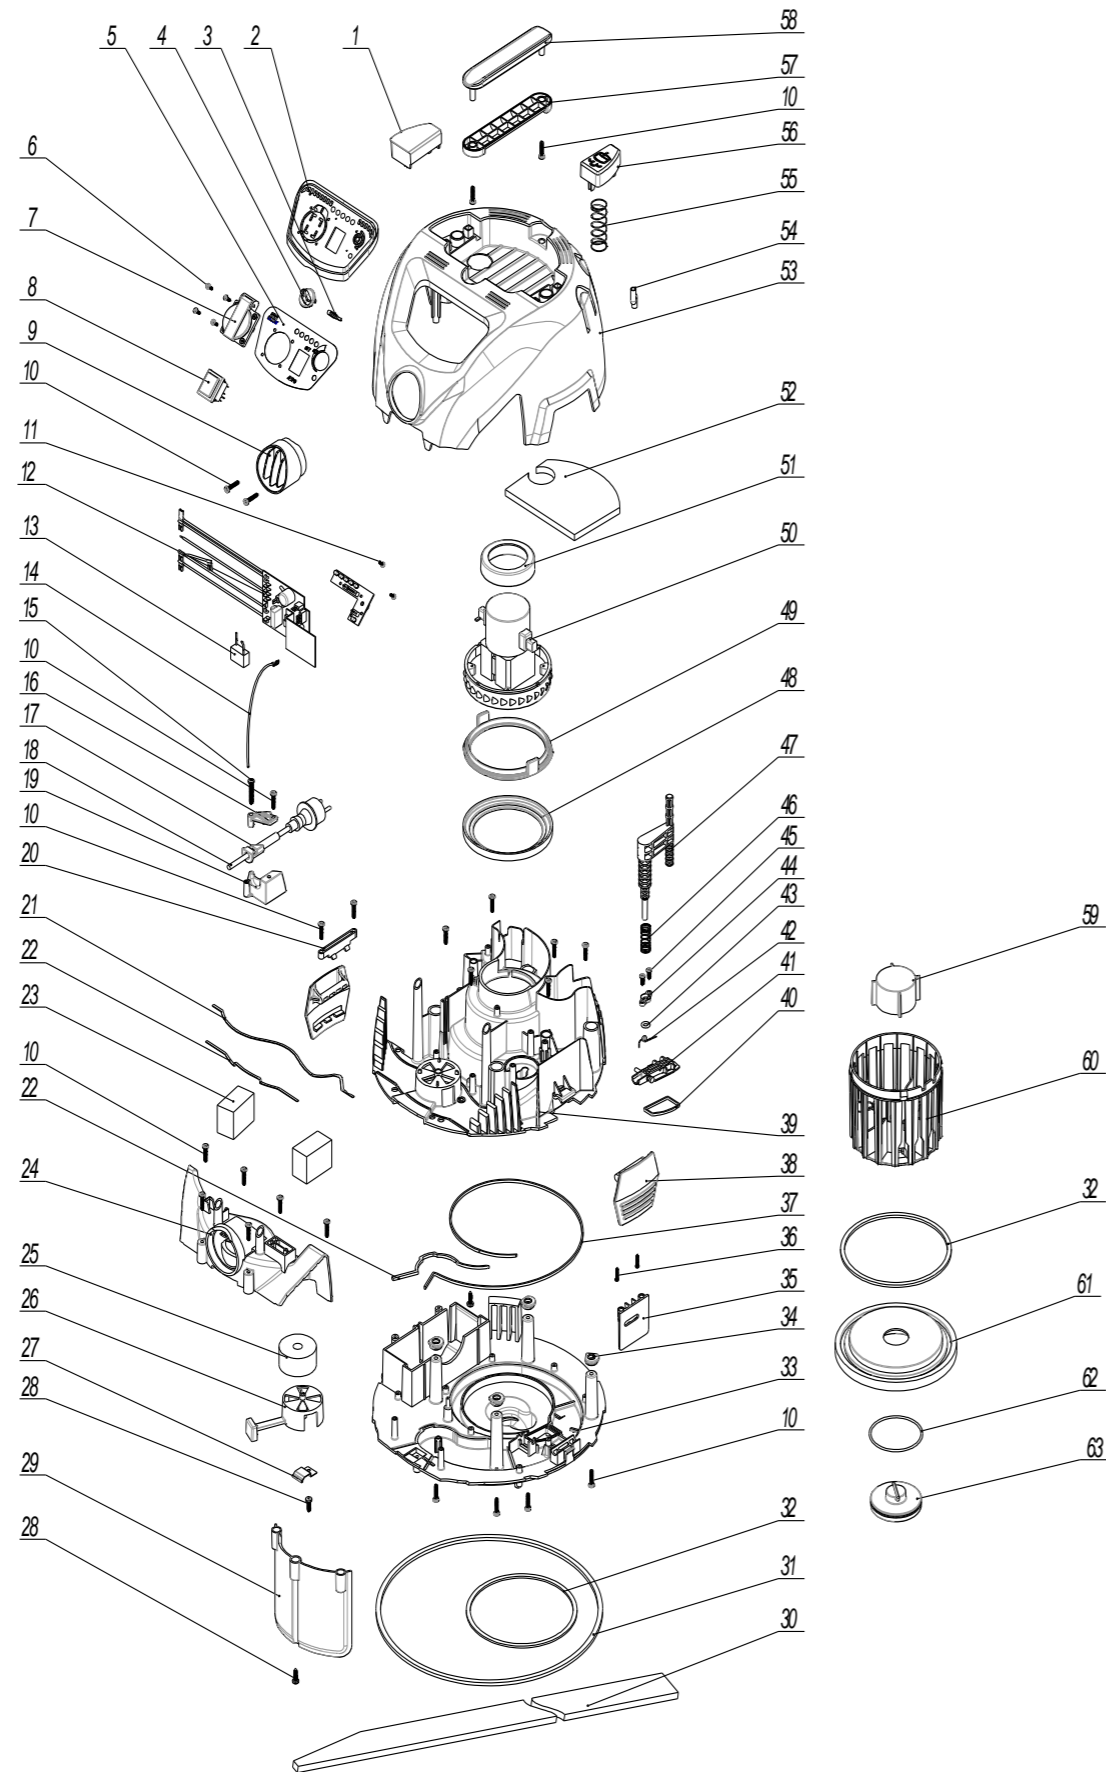

Energetic EU version

Part List

Kit	Text	IPC spare part No	No	Name	Qt
A	Upper Head assembly	KTRI05059	1	COVER BUTTON CORD REEL	1
			9	Blow outlet	1
			10	Screw	4
			52	Sponge head	1
			53	heda_complete	1
			57	Handle Bottom	1
			58	Handle Top	1
B	Front panel	KTRI05060	2	Panel-BLACK	1
			3	Knob shaft	1
			4	Speed control button	1
			5	Panel Sticker - socket	1
			6	Screws	4
			7	Electrical_Socket	1
			C	Socket	KTRI05061
12	PCB Socket	1			
13	X2-capacitor	1			
14	Electrostatic wire	1			
D	Cabel cord	KTRI05062	15	Screw	1
			10	Screw	1
			16	Cord Fix	1
			17	Cord relief	1
			18	Cord plug	1
			19	Cord Guide	1
			20	Clamp bracket	1
E	Clamp	KTRI05063	38	Clamp	2
			10	Screw	2
F	Bottom head assembly	KTRI05064	21	Middle plate sealing	1
			22	SEALING_MIDDLE_CARRIER	2
			23	Noise sponge	2
			24	Air guide suction	1
			25	Noise sponge	1
			26	Blow check valve	1
			27	ANTISTATIC_BRACKET	1
			28	Screws	2
			10	Screw	18
			29	Deflector	1
			30	Noise sponge	1
			31	Carriere plate sealing	1
			33	RIB_PLATE	1
			34	rubber gasket	4
			35	Rib plate	1
			36	Screw	2
			37	SEALING_MIDDLE_CARRIER	1
			39	Middle plate	1
			G	Clean botton	KTRI05065
41	Filter cleaning valve	1			
42	Return spring	2			
43	Sealing rubber_O-ring	1			
44	SEALING RUBBER FIXPLATE	1			
45	Screw	2			
46	Filter Cleaning Return Spring	1			
H	Motor	KTRI05066	47	Filter cleaning connection rod	1
			48	Bottom Gasket	1
			49	Top Gasket	1
I	Botton Spring	KTRI05067	50	Motor	1
			51	Motor Gasket	1
			54	silicone tube	1
L	Water float	KTRI05068	55	Button spring	1
			56	Button-filter-cleaning	1
M	Filter	KTRI05069	59	Float	1
			60	Filter Basket	1
			32	filter sealing	2
			61	filter bottom sealing	1
MECIO0640	380000332	8	62	Filter Support Disc	1
			63	Filter bottom cover	1
				3 way Switch	1