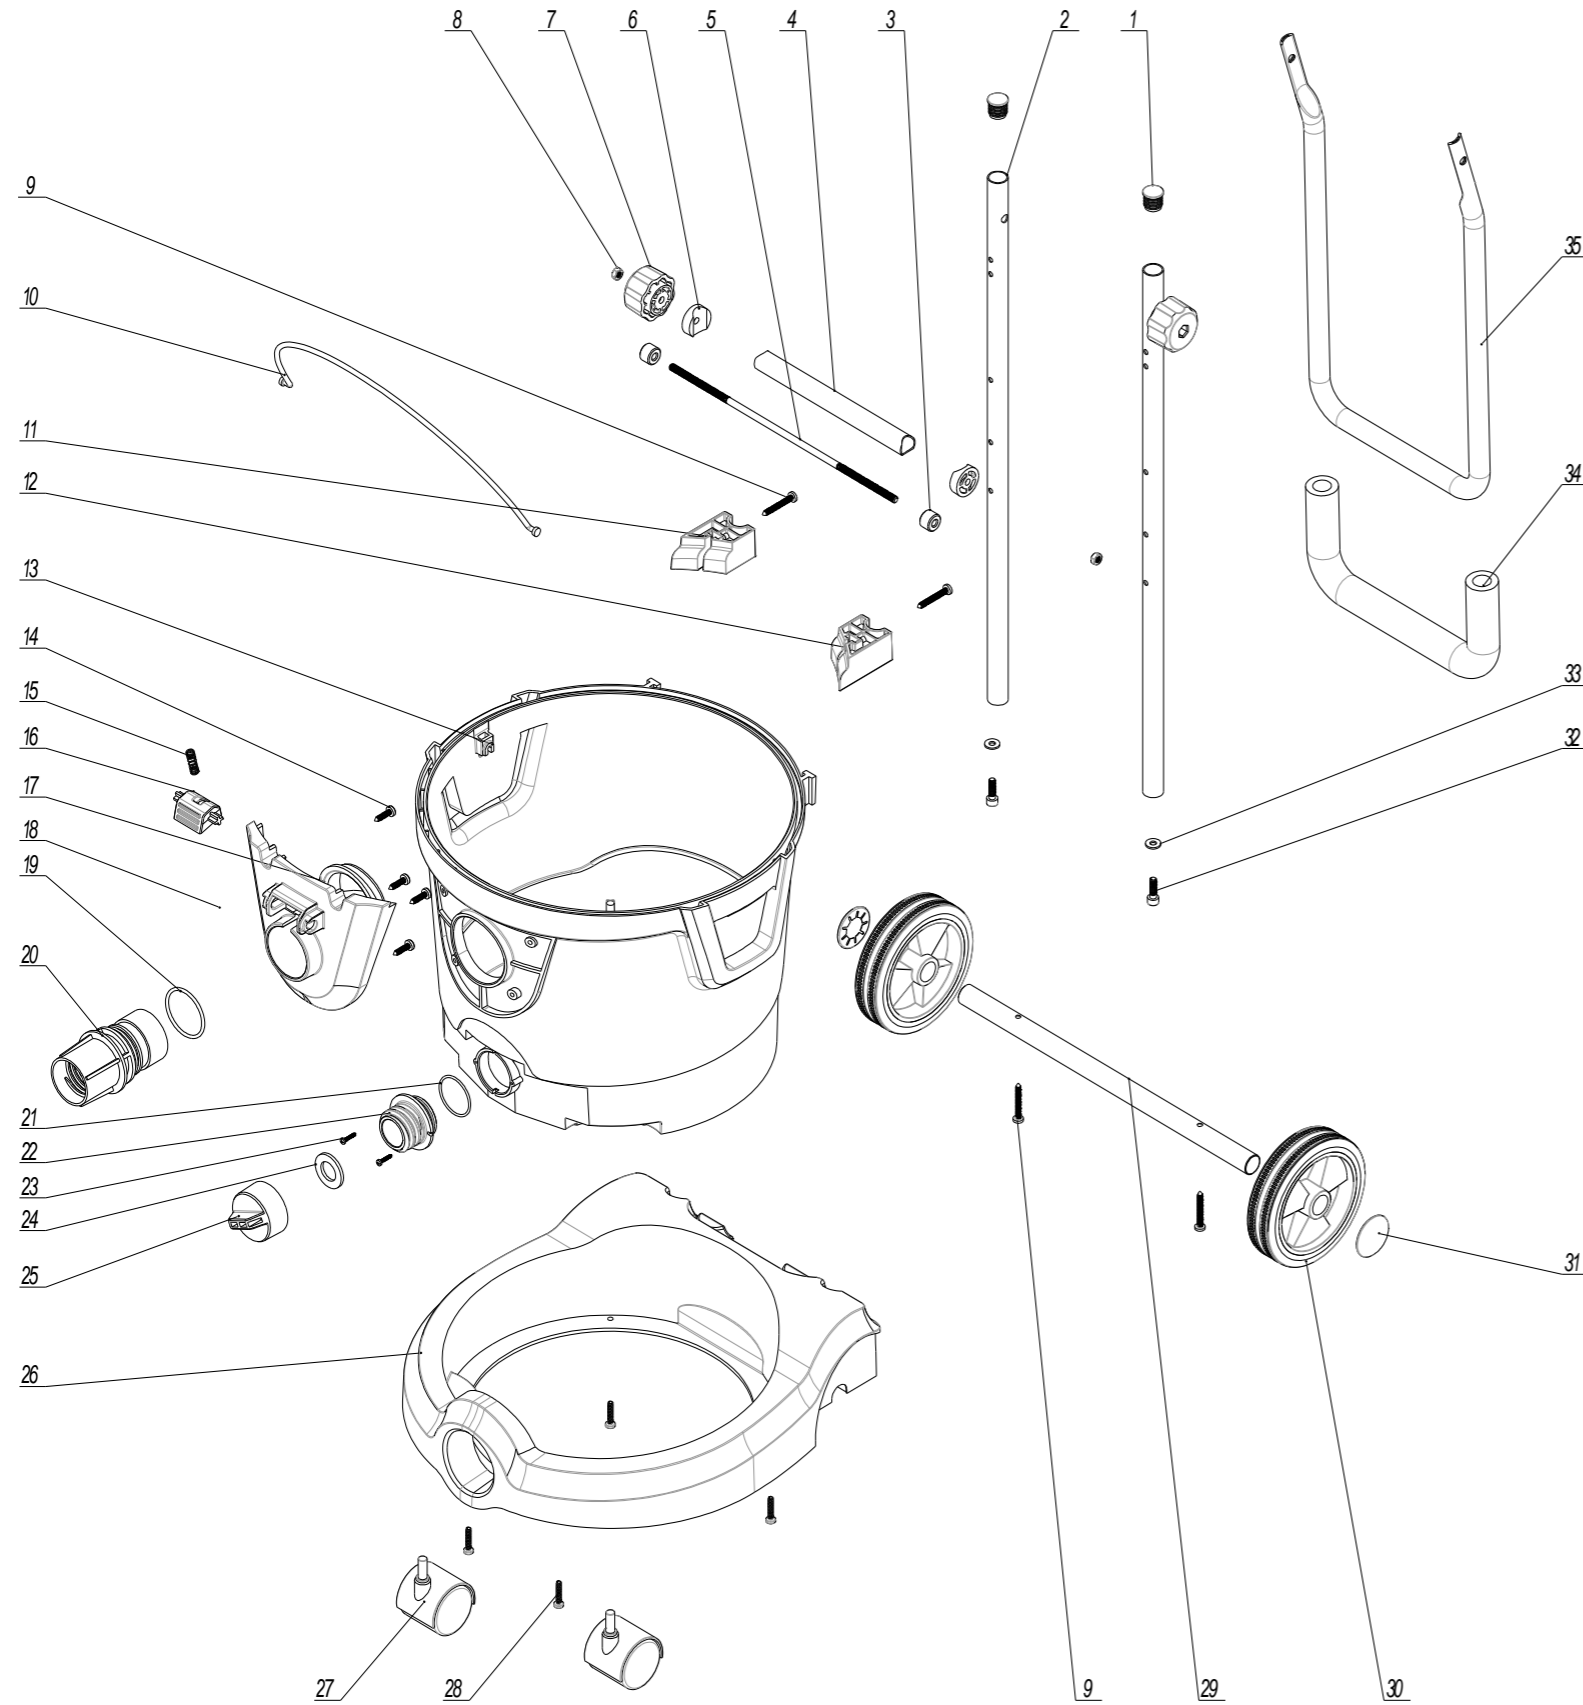

Energetic EU version

Part List

		Tank:energetic-IPC-20-P-T			
Kit	Text	IPC number	No	Name	Qt
A	Trolley	KTRI05071	1	tube-plug	2
			2	Trolley tube lower - painted	2
			3	Thread fix	2
			4	Trolley middle tube	1
			5	Threaded rod	1
			6	Tube Adapter	2
			7	Trolley fix handle	2
			8	M6 nut DIN934	2
			32	screw	2
			33	washer	2
			34	Foam handle	1
35	Trolley Tube Top	1			
B	Trolley fixing	KTRI05080	9	Screw	2
			11	Trolley-holder-plastic-left	1
			12	Trolley-holder-plastic-right	1
	Tank	MPVR11707	13	Plastic tank - 20L	1
C	Inlet air	KTRI05081	14	Screws	4
			15	hose release lever_spring	1
			16	hose release lever	1
			17	IPC-adapter-suction-inlet	1
			18	IPC-Suction inlet - Plastic Tank	1
			19	O-ring	1
			20	IPC-Suction hose inlet fitting	1
D	Drain water plug	KTRI05078	21	O-ring	1
			22	Drain outlet nipple - plastic tank	1
			23	Screw	2
			24	Drain outlet sealing	1
			25	Drain outlet plug	1
E	Wheel	KTRI05079	9	Screw	2
			27	Castor wheel - 2"	2
			28	Screw	4
			29	Shaft painted	1
			30	big Wheel	2
			31	Starlock_caped_d20	2
		LAFN11174	10	Carrying handle	1
		MPVR11593	26	Chassis for plastic tank	1