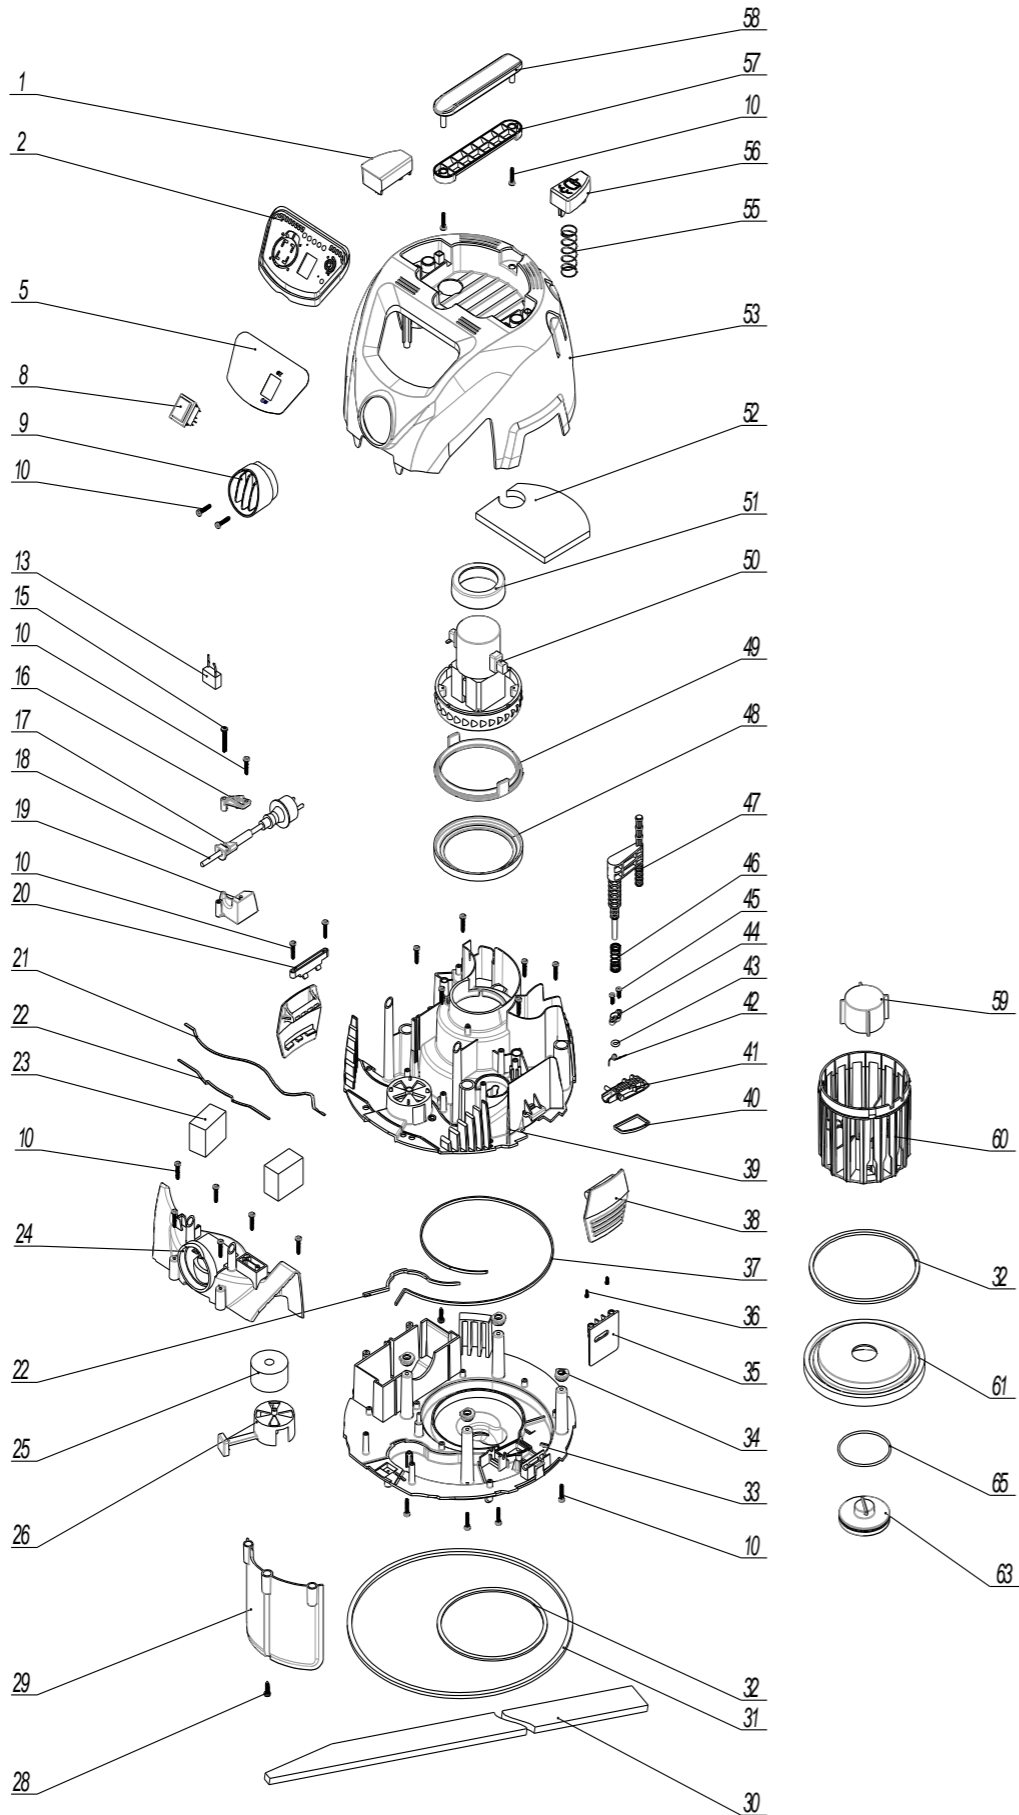

Energetic EU version								
Part List		HEAD:energetic-IPC-PC-basic-1200w						
Kit	Text	IPC spare part No	No	Name	Qt			
A	Upper head	KTRI05059	1	COVER BUTTON CORD REEL	1			
			9	Blow outlet	1			
			10	Screw	4			
			52	Sponge head	1			
			53	heda_complete	1			
			57	Handle Bottom	1			
B	Front panel	KTRI05070	2	Panel-BLACK	1			
			5	Panel Sticker - socket	1			
			MECO00125	13	X2-capacitor	1		
D	Cabel cord	KTRI05072	15	Screw	1			
			10	Screw	1			
			16	Cord Fix	1			
			17	Cord relief	1			
			18	cord plug	1			
			19	Cord Guide	1			
			20	Clamp bracket	1			
E	Clamp	KTRI05063	38	Clamp	2			
			10	Screw	2			
			21	Middle plate sealing	1			
F	Bottom head assembly	KTRI05073	22	SEALING_MIDDLE_CARRIER	2			
			23	Noise sponge	2			
			24	Air guide suction	1			
			25	Noise sponge	1			
			26	Blow check valve	1			
			28	Screws	1			
			10	Screw	18			
			29	Deflector	1			
			30	Noise sponge	1			
			31	Carriere plate sealing	1			
			33	P&C_Carriere plate_2	1			
			34	rubber gasket	4			
			35	Rib plate	1			
			36	Screw	2			
			37	SEALING_MIDDLE_CARRIER	1			
			39	Middle plate	1			
			G	Clean botton	KTRI05065	40	Valve seal ring	1
						41	Filter cleaning valve	1
42	Return spring	2						
43	Sealing rubber_O-ring	1						
44	SEALING RUBBER FIXPLATE	1						
45	Screw	2						
46	Filter Cleaning Return Spring	1						
47	Filter cleaning connection rod	1						
48	Bottom Gasket	1						
49	Top Gasket	1						
H	Motor	KTRI05074	50	Motor	1			
			51	Motor Gasket	1			
			55	Button spring	1			
I	Button spring	KTRI05075	56	Button-filter-cleaning	1			
L	Water float	KTRI05068	59	Float	1			
			60	Filter Basket	1			
M	Filter	KTRI05069	32	filter sealing	2			
			61	filter bottom sealing	1			
			62	Filter Support Disc	1			
			63	Filter bottom cover	1			
			8	2way Switch	1			